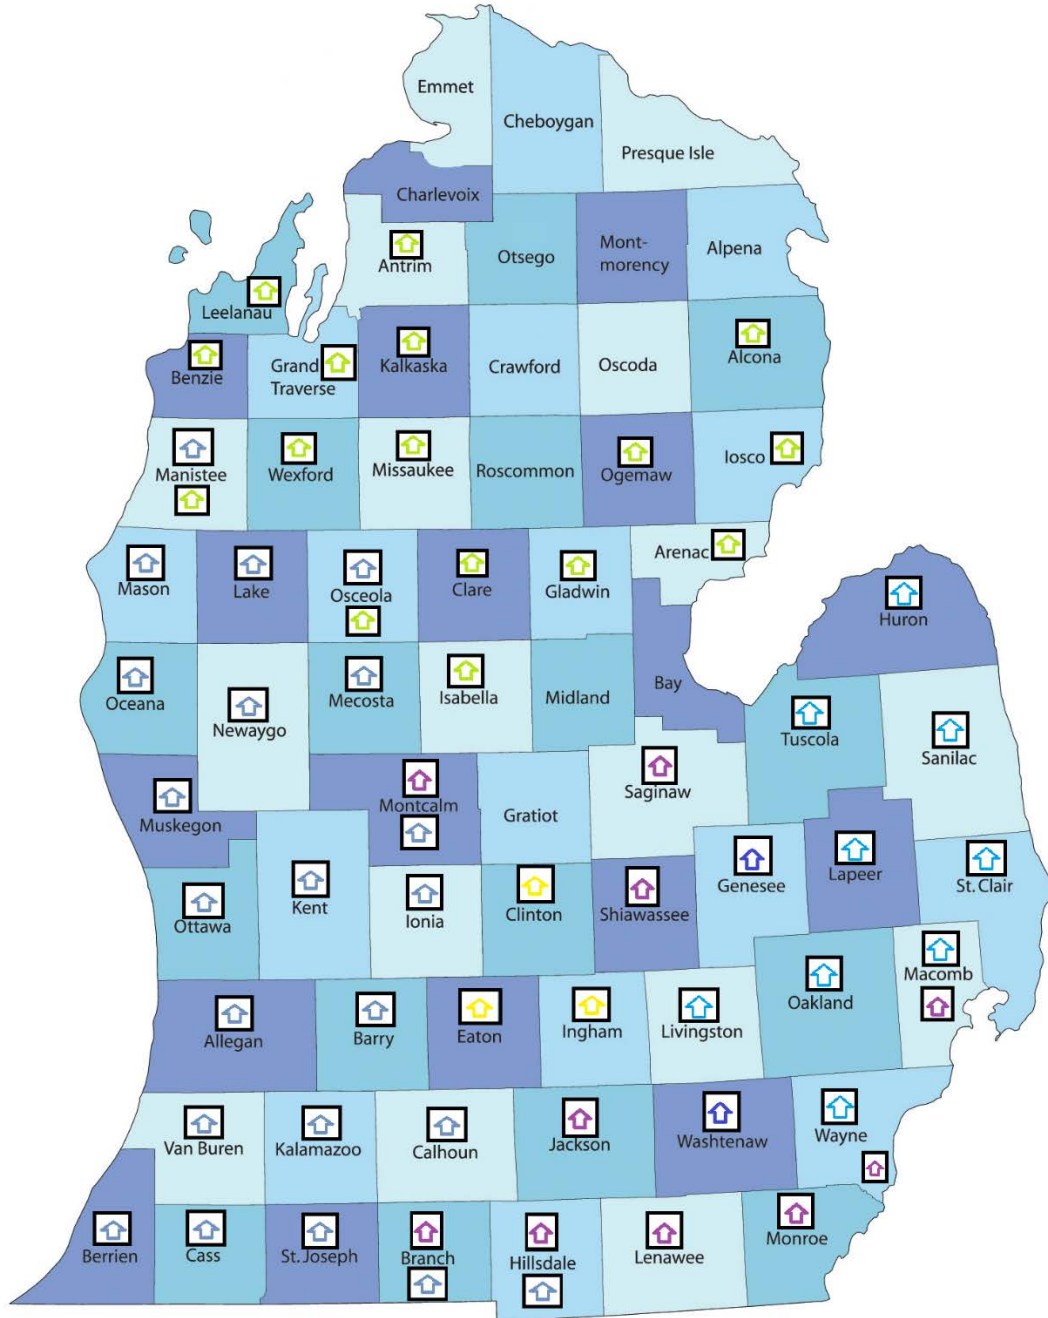

Realcomp's Data Sharing Coverage

March, 2017

Data Coverage Map | Color Representations: Teal = areas represented by Realcomp Shareholders, Plum = data shared via GLR, Royal Blue = direct data exchanges, Gray-Blue = data access available via MichRIC password sharing, Yellow = data access to Greater Lansing coming, and Lime Green = data access available via NGLRMLS password sharing.